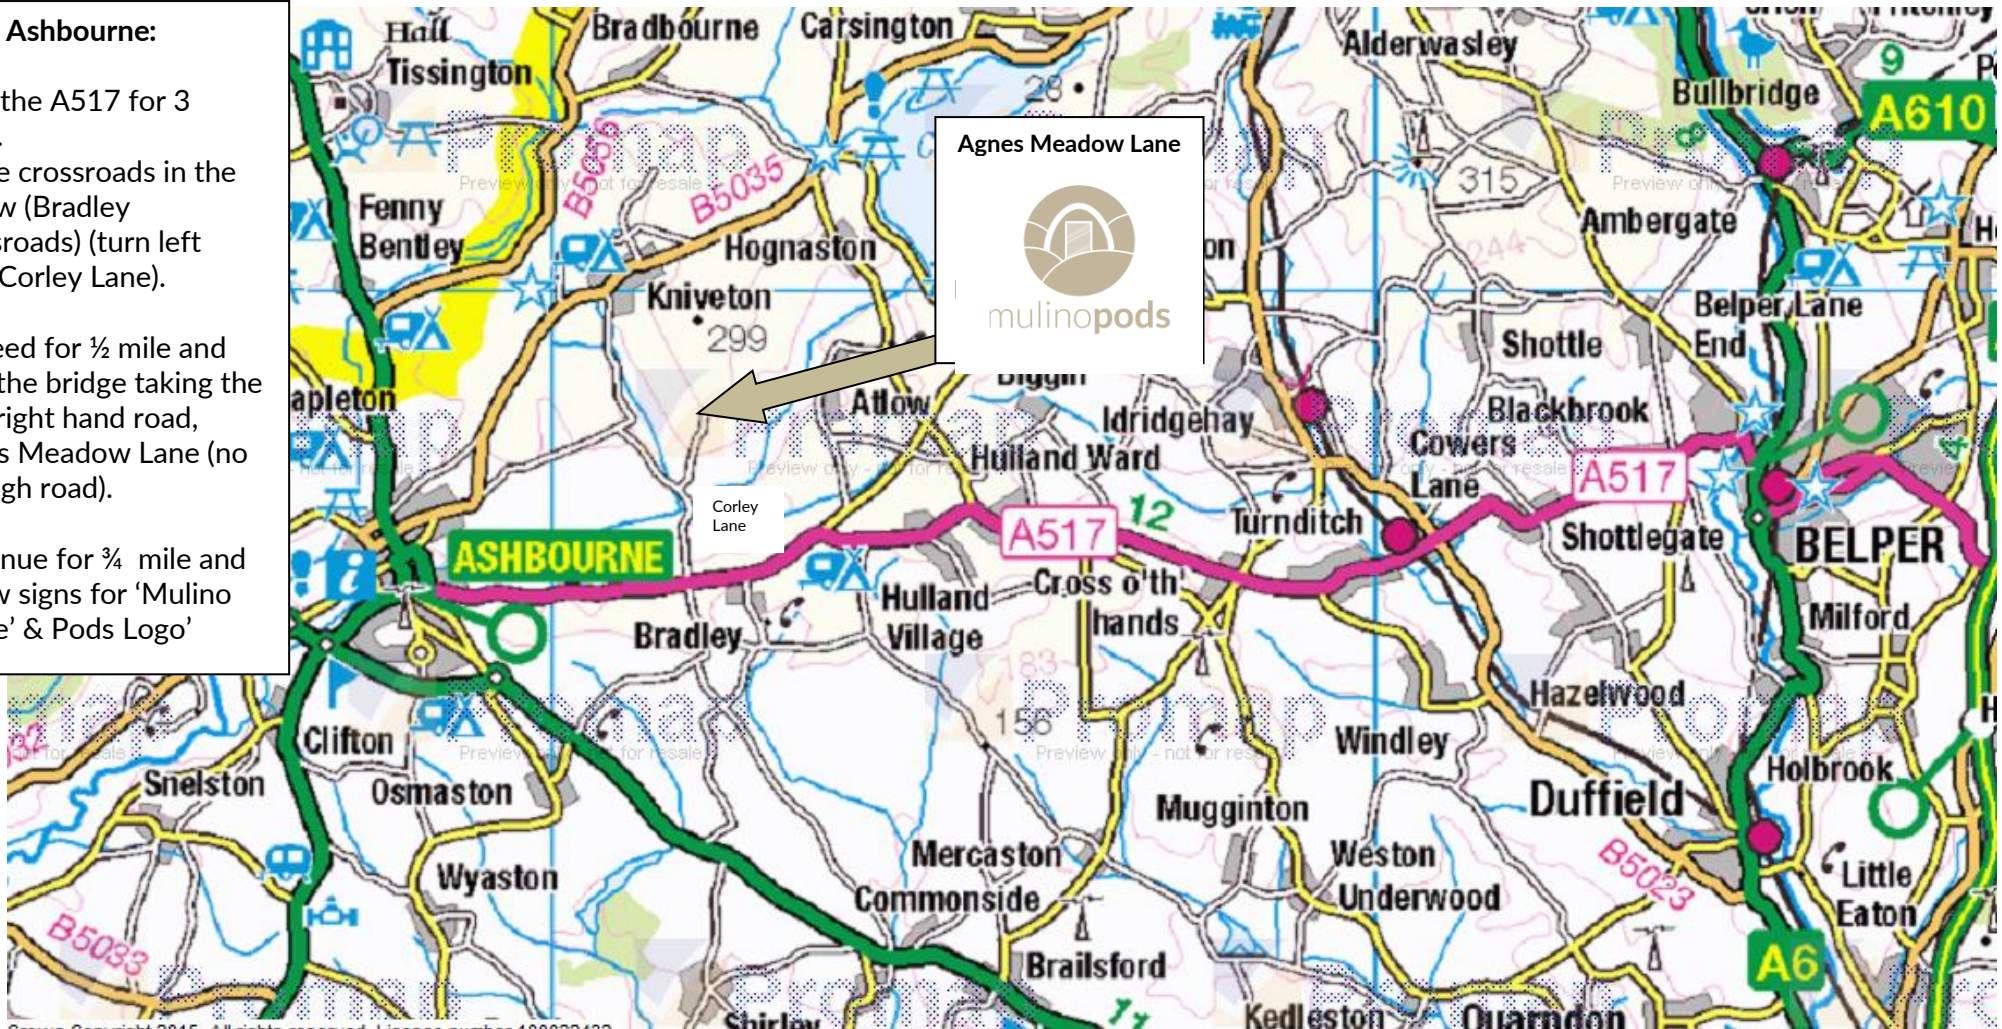

## DIRECTIONS (PLEASE DO NOT USE GOOGLE PLACE MARKER OR MAPS AS THIS WILL TAKE YOU TO THE WRONG VILLAGE)

### SAT NAV's

- Our postcode is **DE6 1JR** which works with most SAT NAV's
- Most SAT NAV's take you onto Agnes Meadow Lane where the farm is signposted located at the top of the lane.

what3words: [doll.boater.seashell](https://www.what3words.com/doll.boater.seashell)

### From Ashbourne:

Take the A517 for 3 miles.

At the crossroads in the hollow (Bradley Crossroads) (turn left onto Corley Lane).

Proceed for ½ mile and over the bridge taking the next right hand road, Agnes Meadow Lane (no through road).

Continue for ¾ mile and follow signs for 'Mulino Lodge' & Pods Logo'

Mulino Pods Ltd, Mulino Lodge, Agnes Meadow Lane, Kniveton, Asbourne, Derbyshire, DE6 1JR. Tel 01335 216220